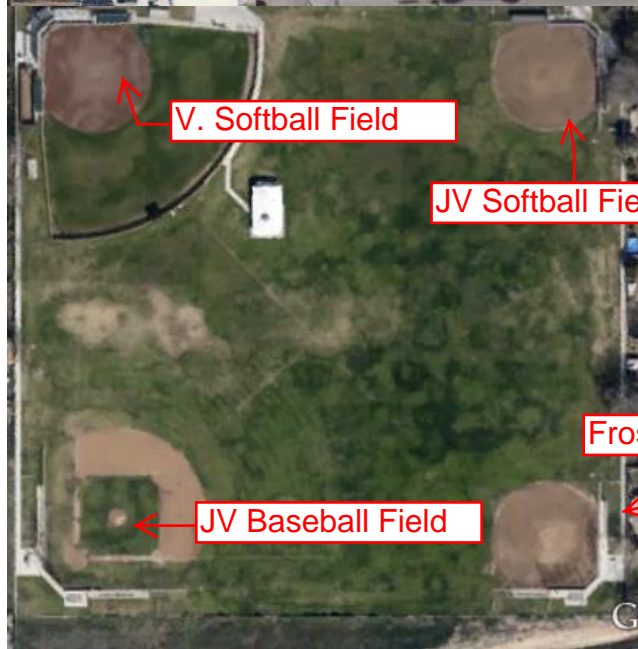

West Olive Ave.

Stadium Road.

Memorial Stadium  
Madera, CA 93637