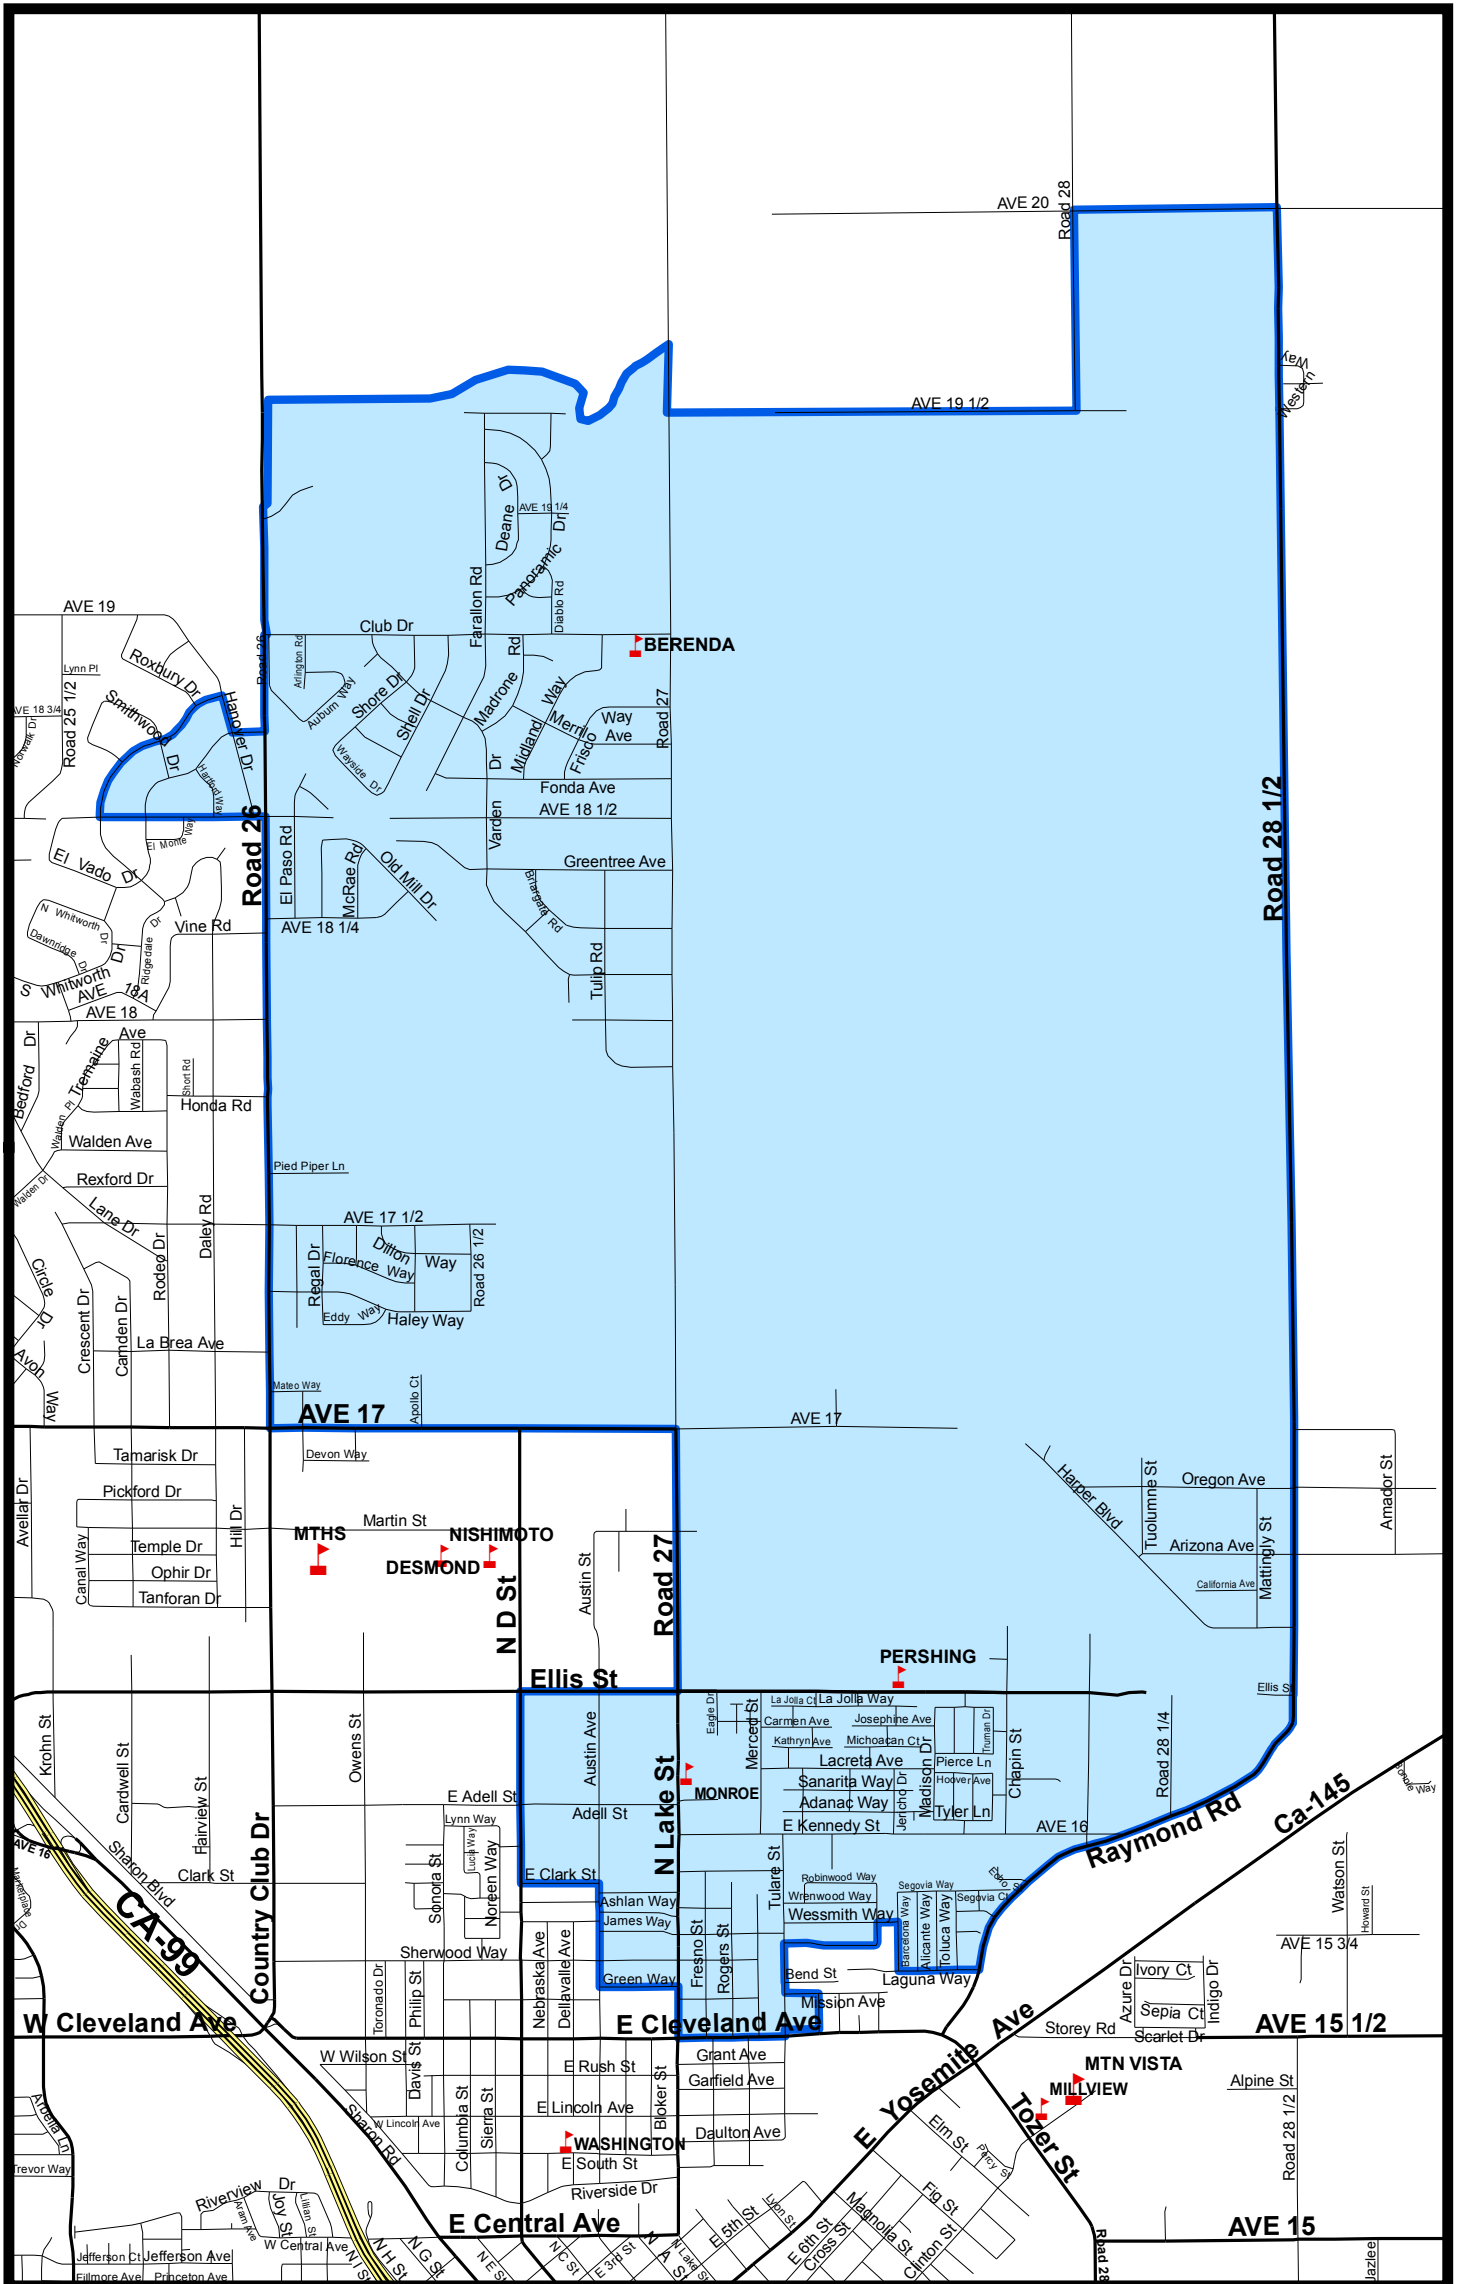

Madera Unified School District Trustee Area 5

0 0.5 1 2 Miles