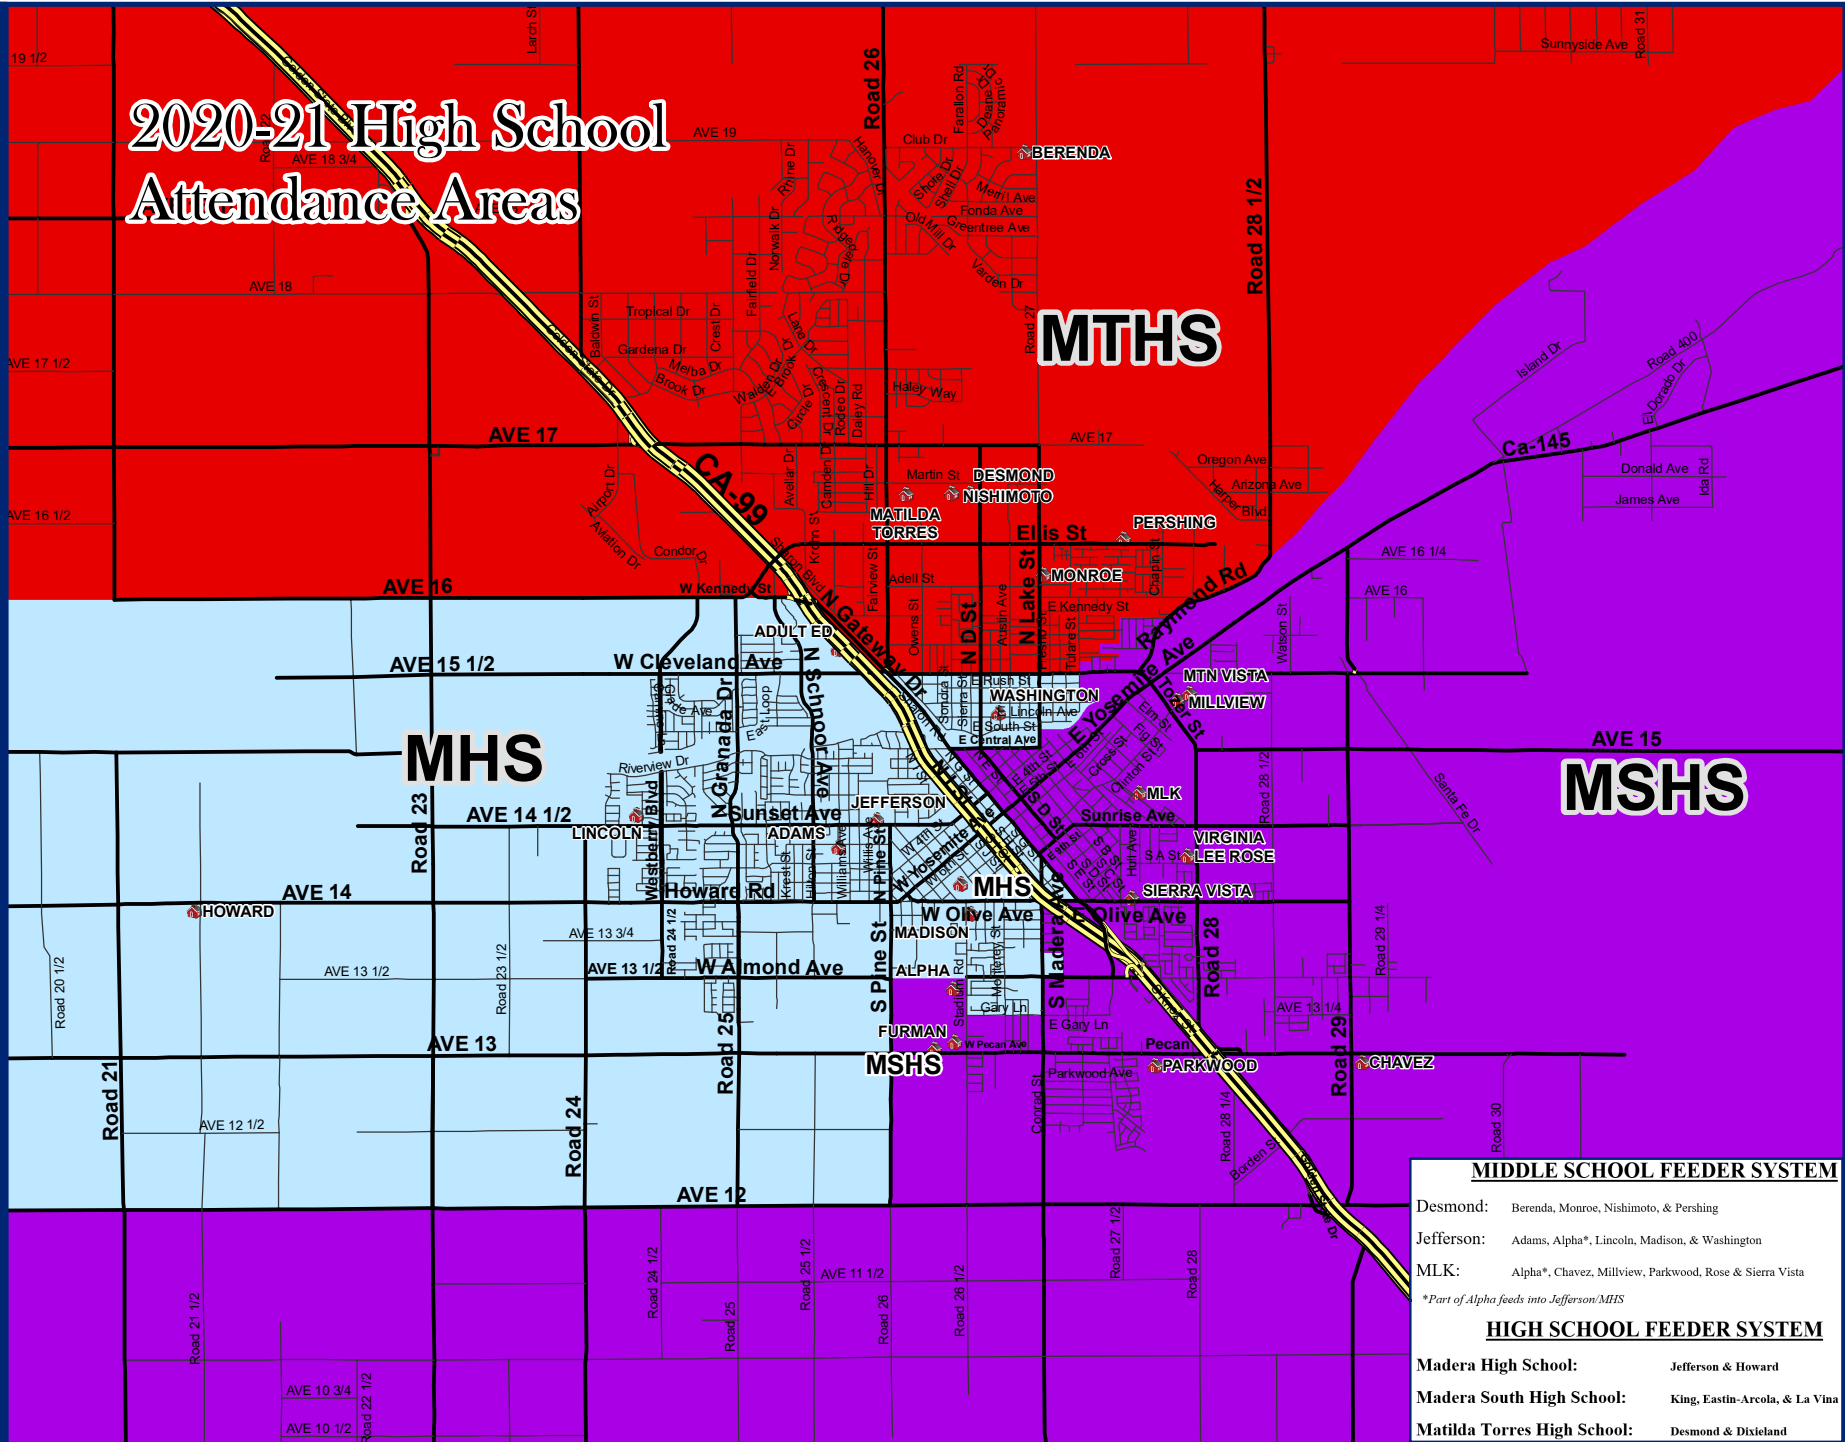

## 2020-21 High School Attendance Areas

<b>MIDDLE SCHOOL FEEDER SYSTEM</b>	
Desmond:	Berenda, Monroe, Nishimoto, & Pershing
Jefferson:	Adams, Alpha*, Lincoln, Madison, & Washington
MLK:	Alpha*, Chavez, Millview, Parkwood, Rose & Sierra Vista
<i>*Part of Alpha feeds into Jefferson/MHS</i>	
<b>HIGH SCHOOL FEEDER SYSTEM</b>	
Madera High School:	Jefferson & Howard
Madera South High School:	King, Eastin-Arcola, & La Vina
Matilda Torres High School:	Desmond & Dixieland