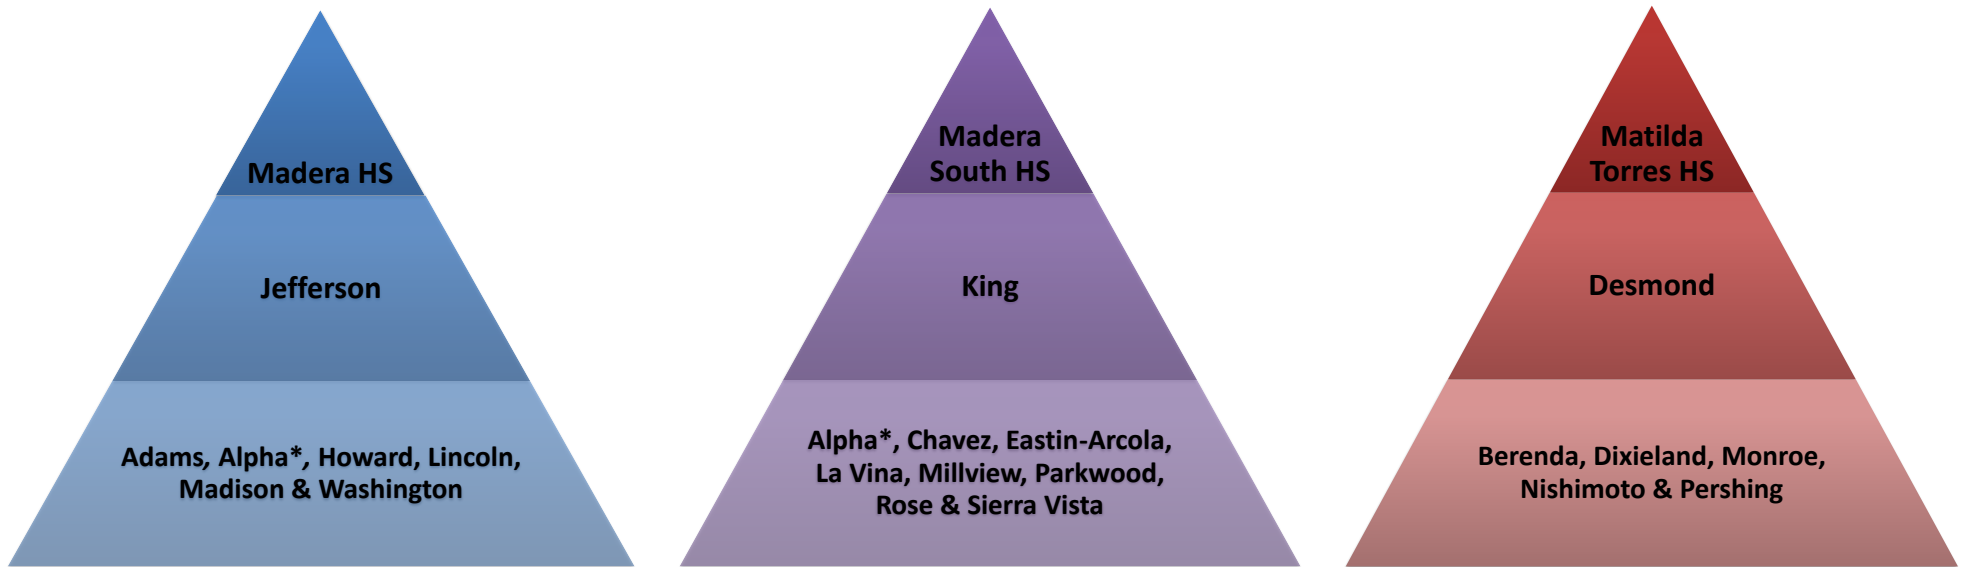

Madera Unified School District Feeder System 2020-21

*The southeast portion of Alpha's attendance area feeds into King; the remaining area feeds into Jefferson.